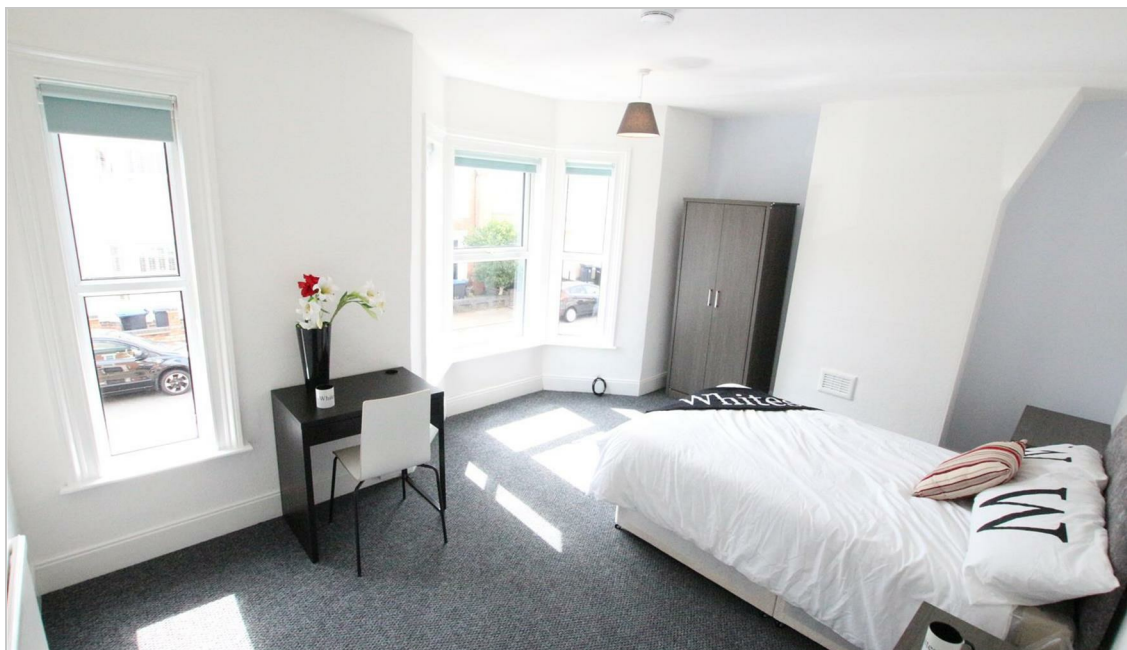

## 49 Birchfield Road, Northampton, NN1 4RF

**£625**

**\*LARGE ROOM AVAILABLE\* \*WIFI INCLUDED\* \*COMMUNAL CLEANER\* \*UTILITIES AND COUNCIL TAX INCLUDED\*** Great size bedroom located on the first floor at the front of the property. The property itself is Located in the heart of Abington with easy access to the town centre, Abington Park and a host of bars and restaurants along the Wellingborough Road. Comprising of two bedrooms to the ground floor of the property, with modern open kitchen lounge area. To the first floor there are two communal shower rooms consisting of a shower, toilet and wash basin and three more bedrooms. The bedroom itself come furnished with a double bed, Chest of draws, wardrobe.