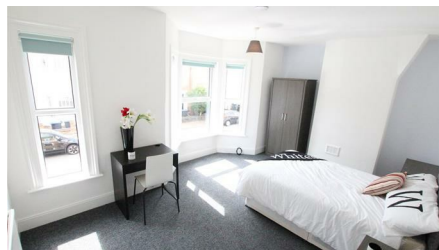

## 49 Birchfield Road, Northampton, NN1 4RF

**£625**

**\*LARGE ROOM AVAILABLE\* \*WIFI INCLUDED\* \*COMMUNAL CLEANER\* \*UTILITIES AND COUNCIL TAX INCLUDED\*** Great size bedroom located on the first floor at the front of the property. The property itself is Located in the heart of Abington with easy access to the town centre, Abington Park and a host of bars and restaurants along the Wellingborough Road. Comprising of two bedrooms to the ground floor of the property, with modern open kitchen lounge area. To the first floor there are two communal shower rooms consisting of a shower, toilet and wash basin and three more bedrooms. The bedroom itself come furnished with a double bed, Chest of draws, wardrobe.